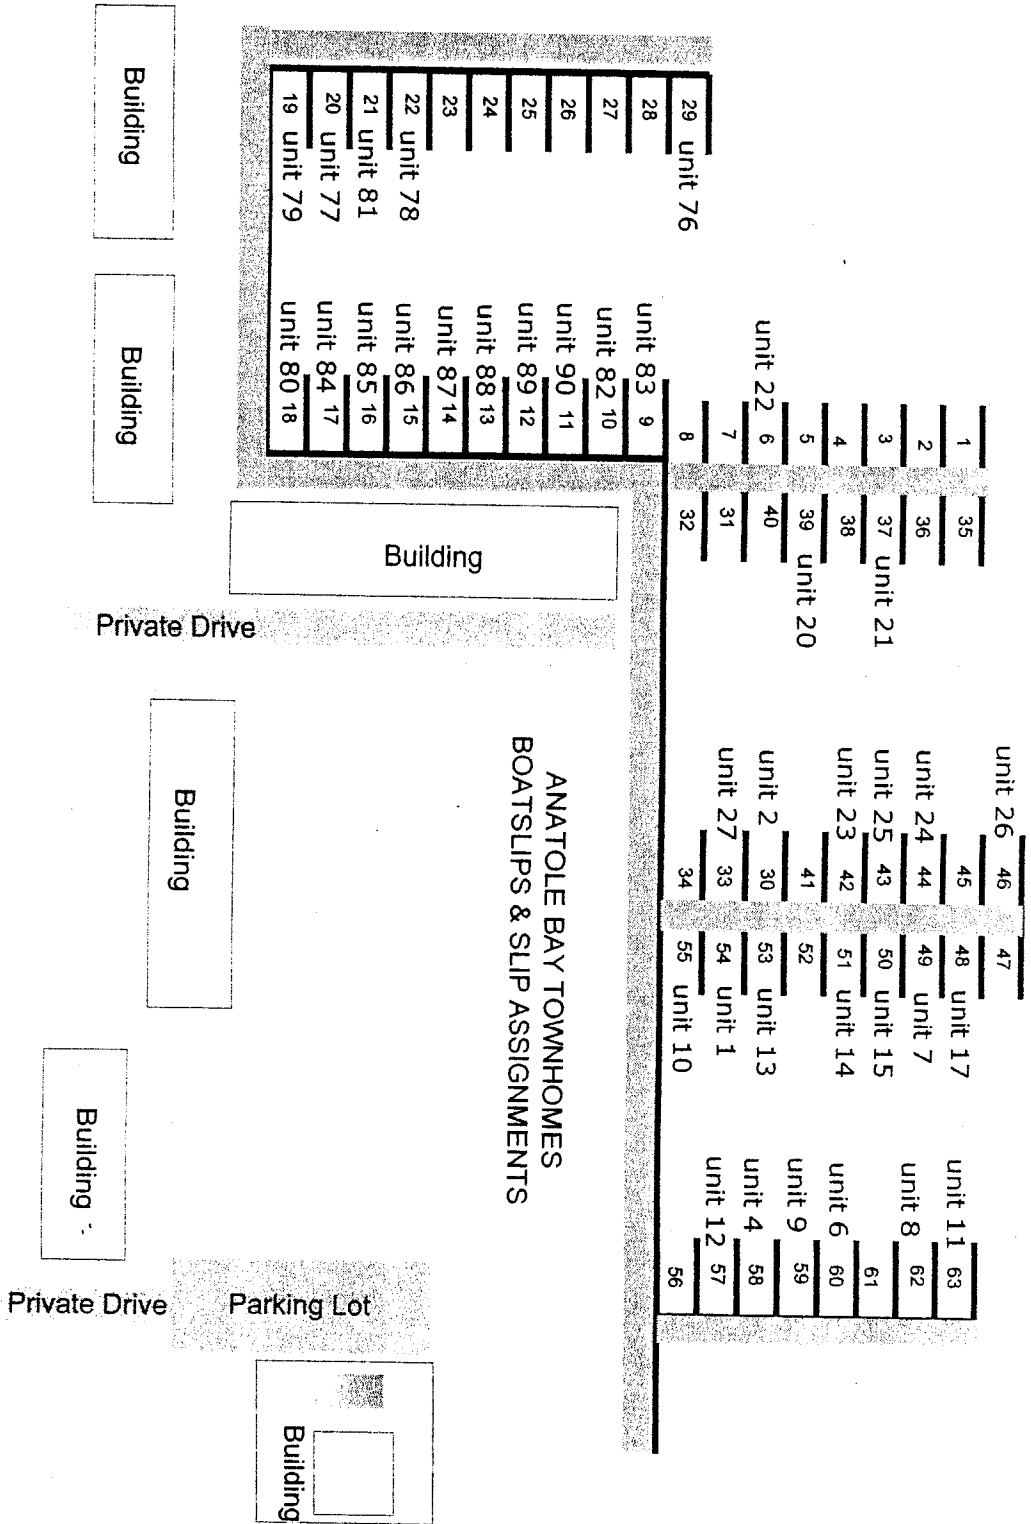

BILOXI BACK BAY

Anatole Bay Townhomes
 495 Poppo's Ferry Rd., Mgr. Box
 Biloxi, MS 39531
 228-388-9010